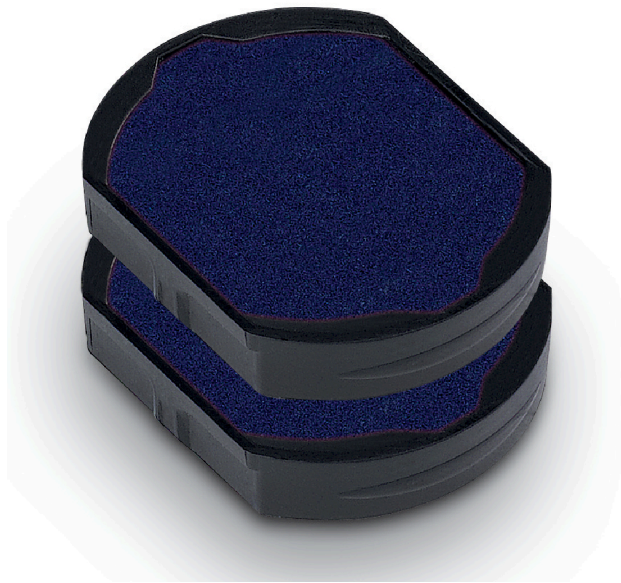

6/46025/DB INK CARTRIDGE, BLUE, 2 PCS

Product Overview

- Product Description: **Replacement ink cartridge for Printy self-inking stamps 46025 and 46125**
- Branding: **Trodat**
- Product Series: **Printy Ink Cartridges**
- Model: **6/46025**
- Material Number: **14642**
- Cover Colour: **Blue**
- Ink Cartridge Textile: **Micropore**
- Ink Cartridge / Stamp Pad Inlay: **PU**
- Ink Cartridge Type: **1-colour**
- Cover: **Yes**